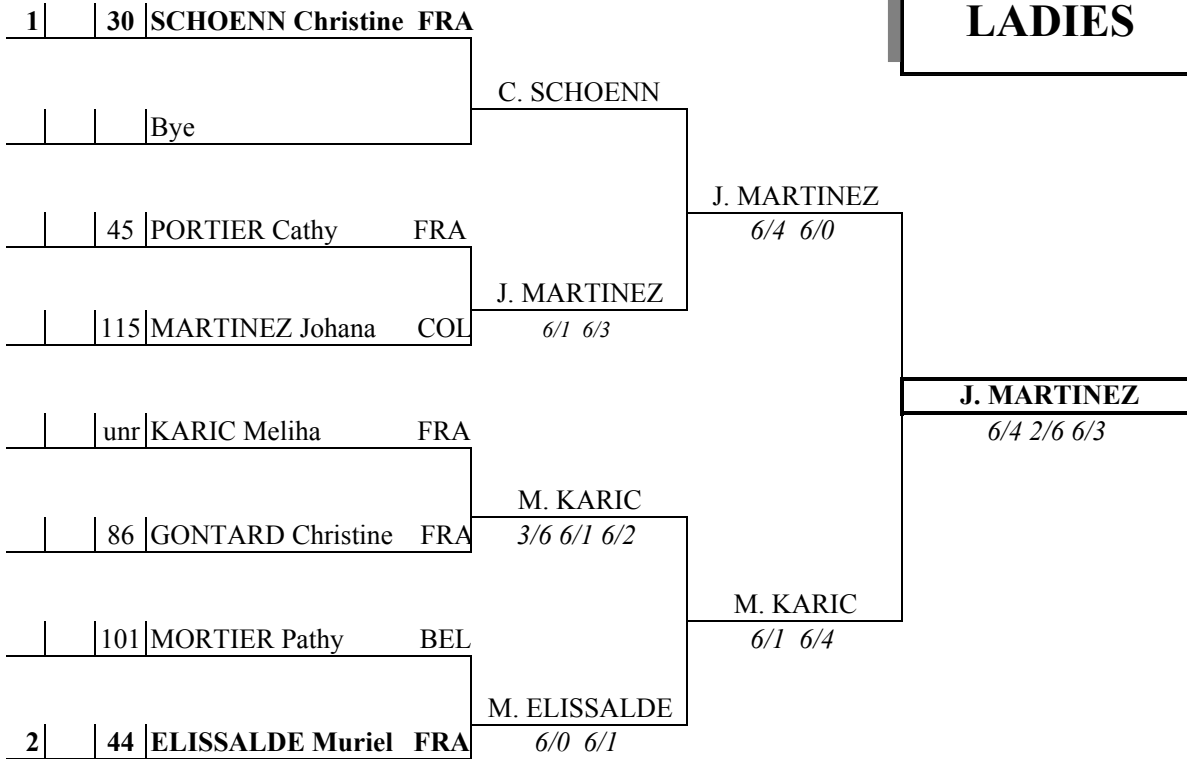

MAIN DRAW
CONSOLATION

Tournament Name: **BNP PARIBAS FRENCH OPEN 2005 (CS1)**

Dates: **05 JULY to 10 JULY 2005**

Event: **CONSOLATION MAIN DRAW**

Ranking Entries:

& Seeds: **27 JUNE 2005**

LADIES

	SEEDS	RANK
1	SCHOENN Christine	30
2	ELISSALDE Muriel	44

Last Direct Acceptance On Entry List: Bye

05 july 2005

Date

Joseph Latacz

ITF Tour Supervisor